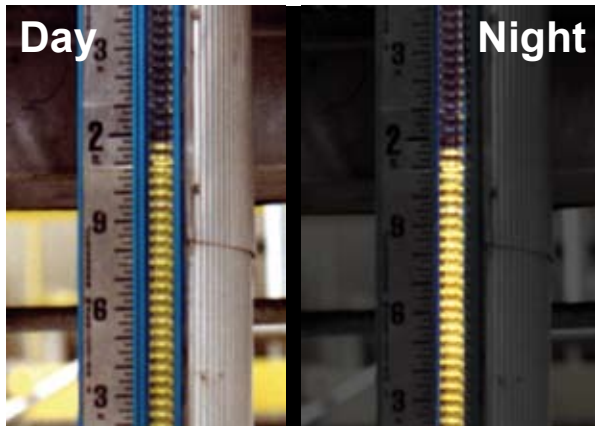

# 24 Hour Visibility for Level Indication

Magnicator® II Shown with Insulation

## **NightStar** for the Magnicator® II

- Superior Day and Night Visibility
- Ultra-Bright White LED Illumination
- High Contrast Indication
- Increases Safety & Reliability
- 10 Year Life
- Field Upgradable

JERGUSON® is pleased to offer the NightStar, an LED based illuminator for the Magnicator® II Level Gage. The NightStar provides superior plant-wide visibility of flag indicators in **low** or **no-light** environments and is equally as visible in day or direct sunlight conditions.

Accurate and quick Mag-gage level verification, at any time, in any lighting condition, is now possible. Contact your local representative or Jerguson Applications Engineering to configure a NightStar for your Magnetic Level Gage.