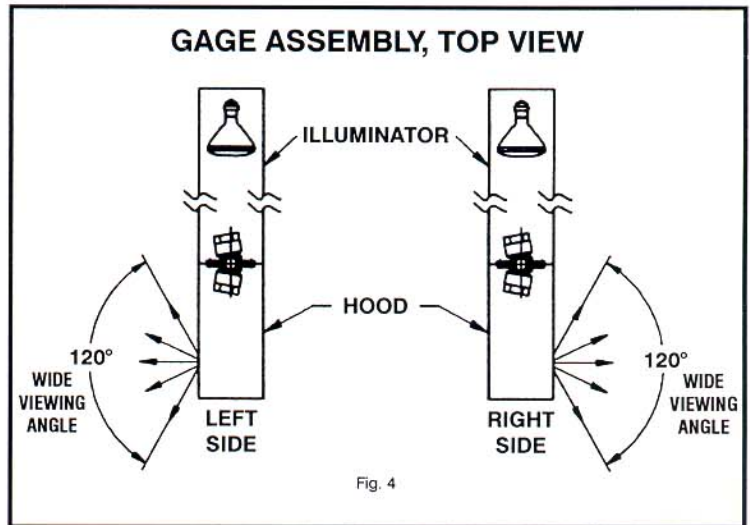

## SIMPLIORT WATER LEVEL GAGE WIDE ANGLE VIEWING HOODS

- Provides easy reading of water level from any position within the 120° viewing range.
- PWAV Series Hoods are designed for head-on viewing.
- Retrofit any existing Simpliport Bicolor Water Gage.
- Enhances the readability of the water level.
- Designed to provide more flexibility of gage installation.
- For indoor use only.
- These hoods offer broad viewing to overcome plant obstacles.
- All stainless steel construction.

## LEFT OR RIGHT SIDE AVAILABLE

Fig. 3

**Model PHLV-6 (shown)**  
Left or Right Side Viewing Available

| MODEL NUMBER | DIMENSIONS |     |        |    |        |     |
|--------------|------------|-----|--------|----|--------|-----|
|              | HEIGHT     |     | WIDTH  |    | LENGTH |     |
|              | INCHES     | MM  | INCHES | MM | INCHES | MM  |
| PH*V-5       | 12.50      | 318 | 3.68   | 93 | 7.50   | 190 |
| PH*V-6       | 14.88      | 378 | 3.68   | 93 | 7.50   | 190 |
| PH*V-7       | 17.25      | 438 | 3.68   | 93 | 7.50   | 190 |
| PH*V-8       | 19.63      | 499 | 3.68   | 93 | 7.50   | 190 |
| PH*V-9       | 22.00      | 559 | 3.68   | 93 | 7.50   | 190 |
| PH*V-10      | 24.38      | 619 | 3.68   | 93 | 7.50   | 190 |

\*=L for LEFT side viewing or R for RIGHT side viewing

- Provides easy reading of water level from any position within the 120° viewing range.
- PHLV or PHRV Series Hoods designed for side viewing at 90° to the left or right from the centerline of the Water Gage.
- The side view hoods offer an option to project the water level image for convenient viewing to overcome plant obstacles.
- For indoor use only.