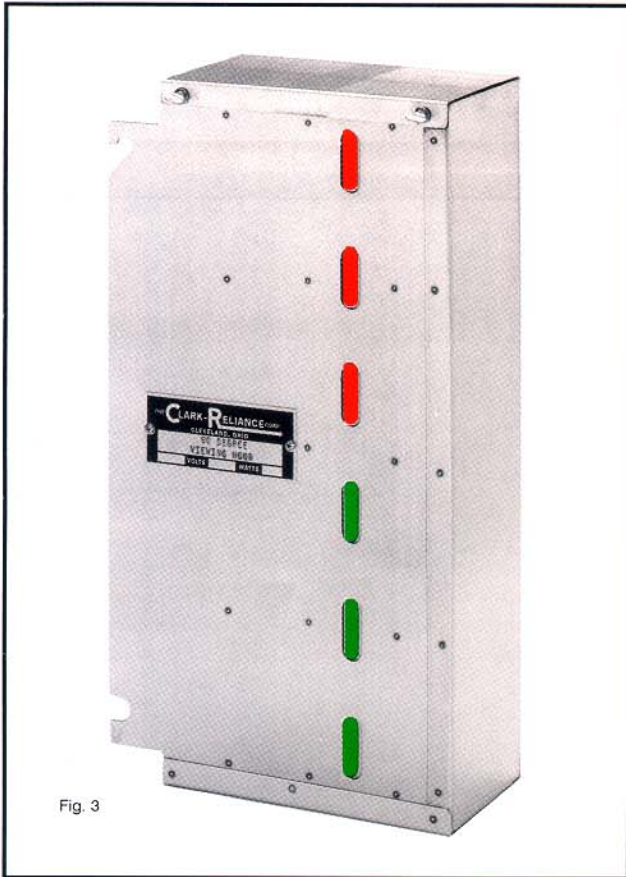

## SIMPLIORT WATER LEVEL GAGE WIDE ANGLE VIEWING HOODS

- Provides easy reading of water level from any position within the 120° viewing range.
- PWAV Series Hoods are designed for head-on viewing.
- Retrofit any existing Simpliport Bicolor Water Gage.
- Enhances the readability of the water level.
- Designed to provide more flexibility of gage installation.
- For indoor use only.
- These hoods offer broad viewing to overcome plant obstacles.
- All stainless steel construction.

## LEFT OR RIGHT SIDE AVAILABLE

Fig. 3

**Model PHLV-6 (shown)**  
Left or Right Side Viewing Available

| MODEL NUMBER | DIMENSIONS |     |        |    |        |     |
|--------------|------------|-----|--------|----|--------|-----|
|              | HEIGHT     |     | WIDTH  |    | LENGTH |     |
|              | INCHES     | MM  | INCHES | MM | INCHES | MM  |
| PH*V-5       | 12.50      | 318 | 3.68   | 93 | 7.50   | 190 |
| PH*V-6       | 14.88      | 378 | 3.68   | 93 | 7.50   | 190 |
| PH*V-7       | 17.25      | 438 | 3.68   | 93 | 7.50   | 190 |
| PH*V-8       | 19.63      | 499 | 3.68   | 93 | 7.50   | 190 |
| PH*V-9       | 22.00      | 559 | 3.68   | 93 | 7.50   | 190 |
| PH*V-10      | 24.38      | 619 | 3.68   | 93 | 7.50   | 190 |

\*=L for LEFT side viewing or R for RIGHT side viewing

- Provides easy reading of water level from any position within the 120° viewing range.
- PHLV or PHRV Series Hoods designed for side viewing at 90° to the left or right from the centerline of the Water Gage.
- The side view hoods offer an option to project the water level image for convenient viewing to overcome plant obstacles.
- For indoor use only.