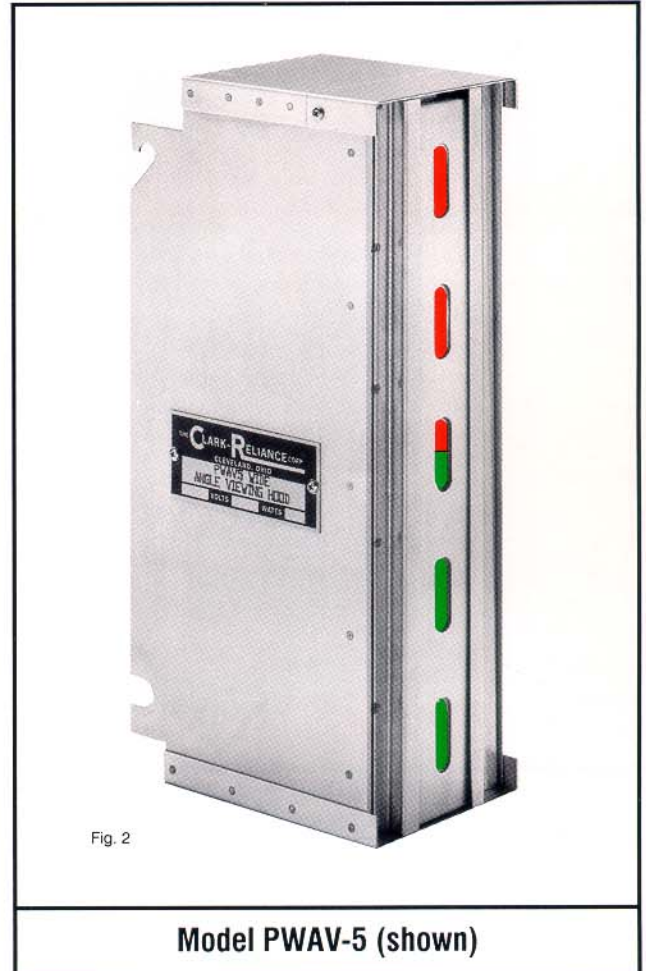

## SIMPLIORT WATER LEVEL GAGE WIDE ANGLE VIEWING HOODS

- Provides easy reading of water level from any position within the 120° viewing range.
- PWAV Series Hoods are designed for head-on viewing.
- Retrofit any existing Simpliport Bicolor Water Gage.
- Enhances the readability of the water level.
- Designed to provide more flexibility of gage installation.
- For indoor use only.
- These hoods offer broad viewing to overcome plant obstacles.
- All stainless steel construction.

Refer to Catalog Section AB7.5A for additional Simpliport Bicolor Water Gage information.

| MODEL NUMBER | DIMENSIONS |     |        |    |        |     |
|--------------|------------|-----|--------|----|--------|-----|
|              | HEIGHT     |     | WIDTH  |    | LENGTH |     |
|              | INCHES     | MM  | INCHES | MM | INCHES | MM  |
| PWAV-5       | 12.28      | 312 | 3.64   | 92 | 5.54   | 141 |
| PWAV-6       | 14.65      | 372 | 3.64   | 92 | 5.54   | 141 |
| PWAV-7       | 17.03      | 433 | 3.64   | 92 | 5.54   | 141 |
| PWAV-8       | 19.41      | 493 | 3.64   | 92 | 5.54   | 141 |
| PWAV-9       | 21.78      | 553 | 3.64   | 92 | 5.54   | 141 |
| PWAV-10      | 24.16      | 614 | 3.64   | 92 | 5.54   | 141 |

\*=L for LEFT side viewing or R for RIGHT side viewing

- Provides easy reading of water level from any position within the 120° viewing range.
- PHLV or PHRV Series Hoods designed for side viewing at 90° to the left or right from the centerline of the Water Gage.
- The side view hoods offer an option to project the water level image for convenient viewing to overcome plant obstacles.
- For indoor use only.