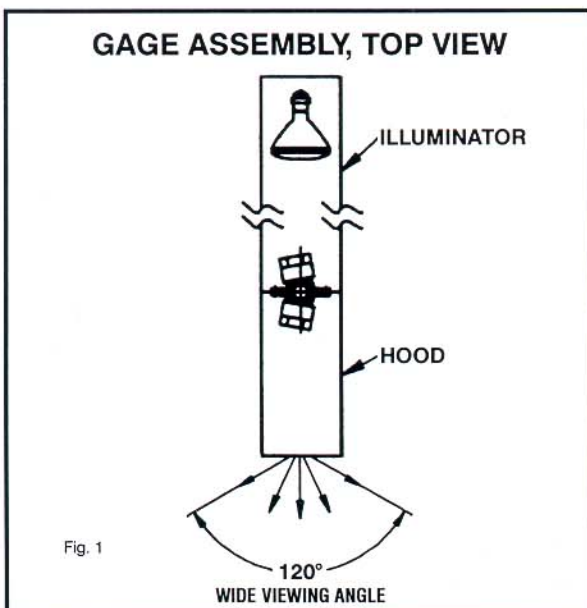

## SIMPLIORT WATER LEVEL GAGE WIDE ANGLE VIEWING HOODS

- Provides easy reading of water level from any position within the 120° viewing range.
- PWAV Series Hoods are designed for head-on viewing.
- Retrofit any existing Simpliport Bicolor Water Gage.
- Enhances the readability of the water level.
- Designed to provide more flexibility of gage installation.
- For indoor use only.
- These hoods offer broad viewing to overcome plant obstacles.
- All stainless steel construction.

Refer to Catalog Section AB7.5A for additional Simpliport Bicolor Water Gage information.

| MODEL NUMBER | DIMENSIONS |     |        |    |        |     |
|--------------|------------|-----|--------|----|--------|-----|
|              | HEIGHT     |     | WIDTH  |    | LENGTH |     |
|              | INCHES     | MM  | INCHES | MM | INCHES | MM  |
| PWAV-5       | 12.28      | 312 | 3.64   | 92 | 5.54   | 141 |
| PWAV-6       | 14.65      | 372 | 3.64   | 92 | 5.54   | 141 |
| PWAV-7       | 17.03      | 433 | 3.64   | 92 | 5.54   | 141 |
| PWAV-8       | 19.41      | 493 | 3.64   | 92 | 5.54   | 141 |
| PWAV-9       | 21.78      | 553 | 3.64   | 92 | 5.54   | 141 |
| PWAV-10      | 24.16      | 614 | 3.64   | 92 | 5.54   | 141 |

\*=L for LEFT side viewing or R for RIGHT side viewing

- Provides easy reading of water level from any position within the 120° viewing range.
- PHLV or PHRV Series Hoods designed for side viewing at 90° to the left or right from the centerline of the Water Gage.
- The side view hoods offer an option to project the water level image for convenient viewing to overcome plant obstacles.
- For indoor use only.